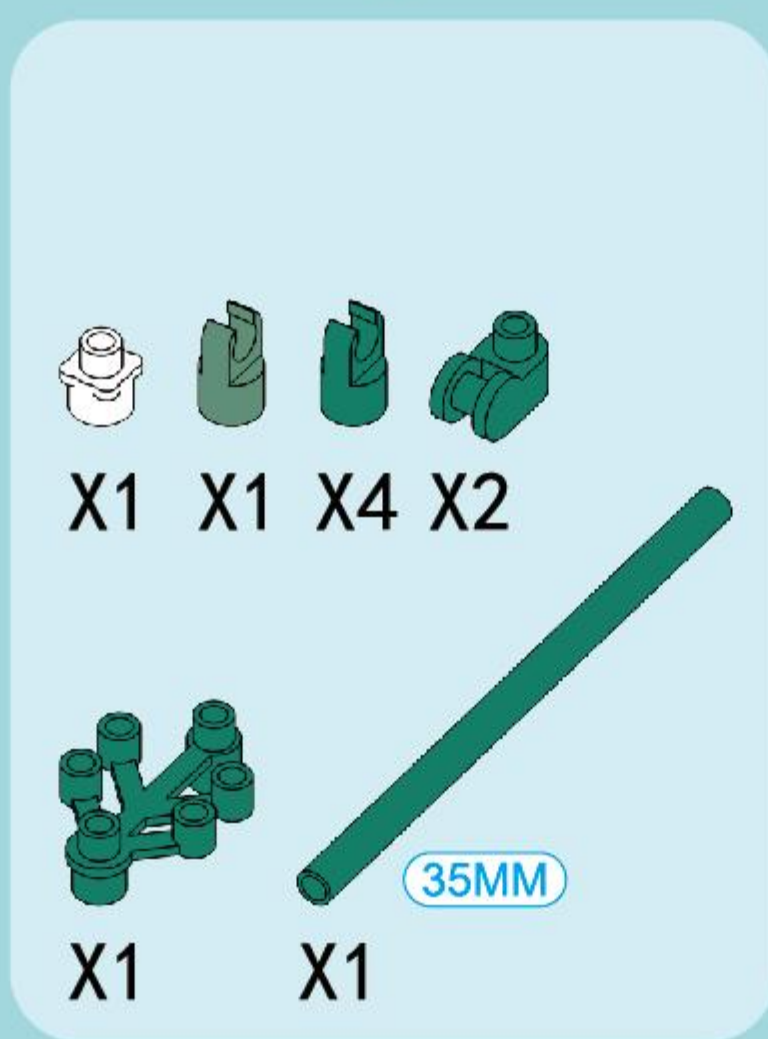

NO:02097

12

13

14

15

1

2

16

X8

22

1 沿虚线对折

(Fold in half along the dotted line.)

使用双面胶纸
(Use double-sided adhesive tape)

2