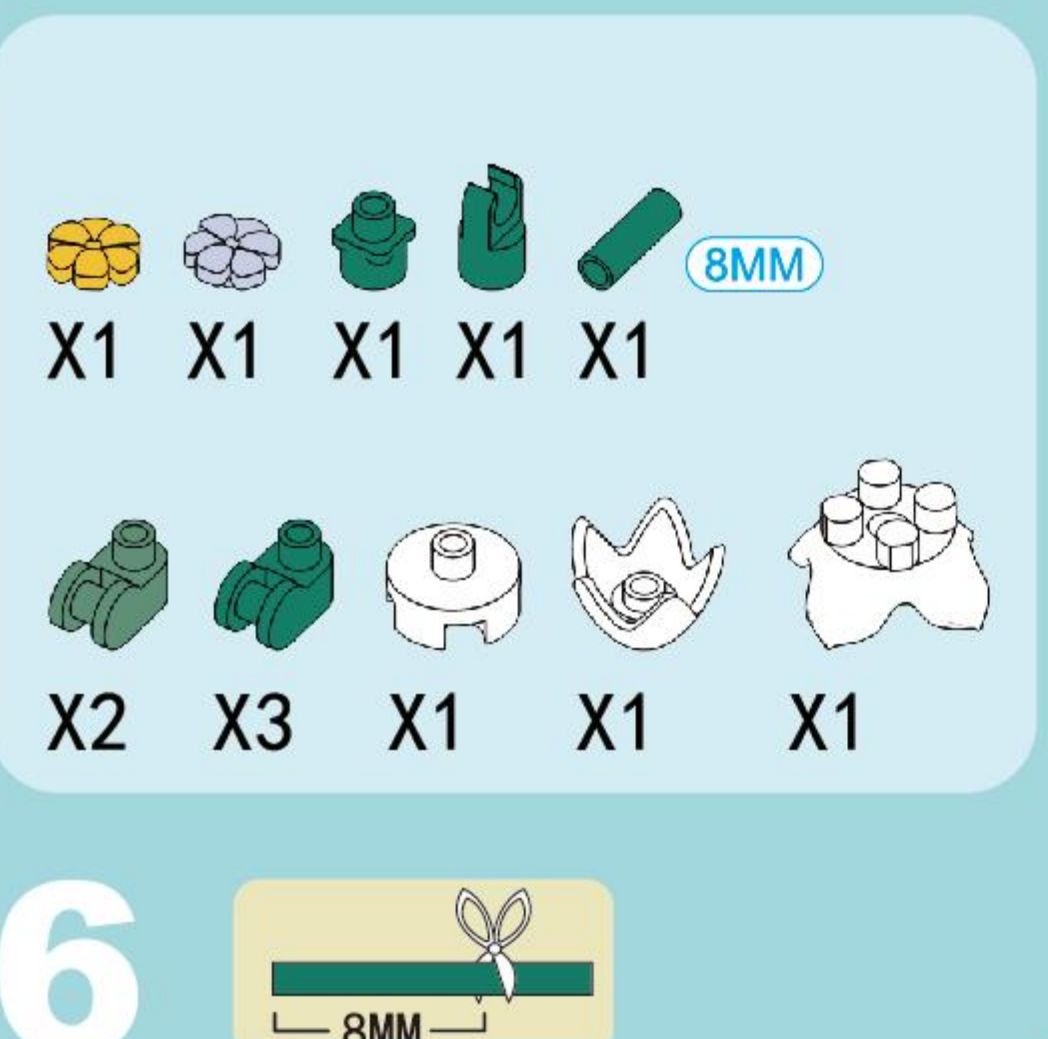

NO:02097

12

13

14

15

1

2

16

1

2

17

1

2

18

1

2

3

1

2

19

20

19

21

1

X8

22

1 沿虚线对折

(Fold in half along the dotted line.)

使用双面胶纸
(Use double-sided adhesive tape)

2