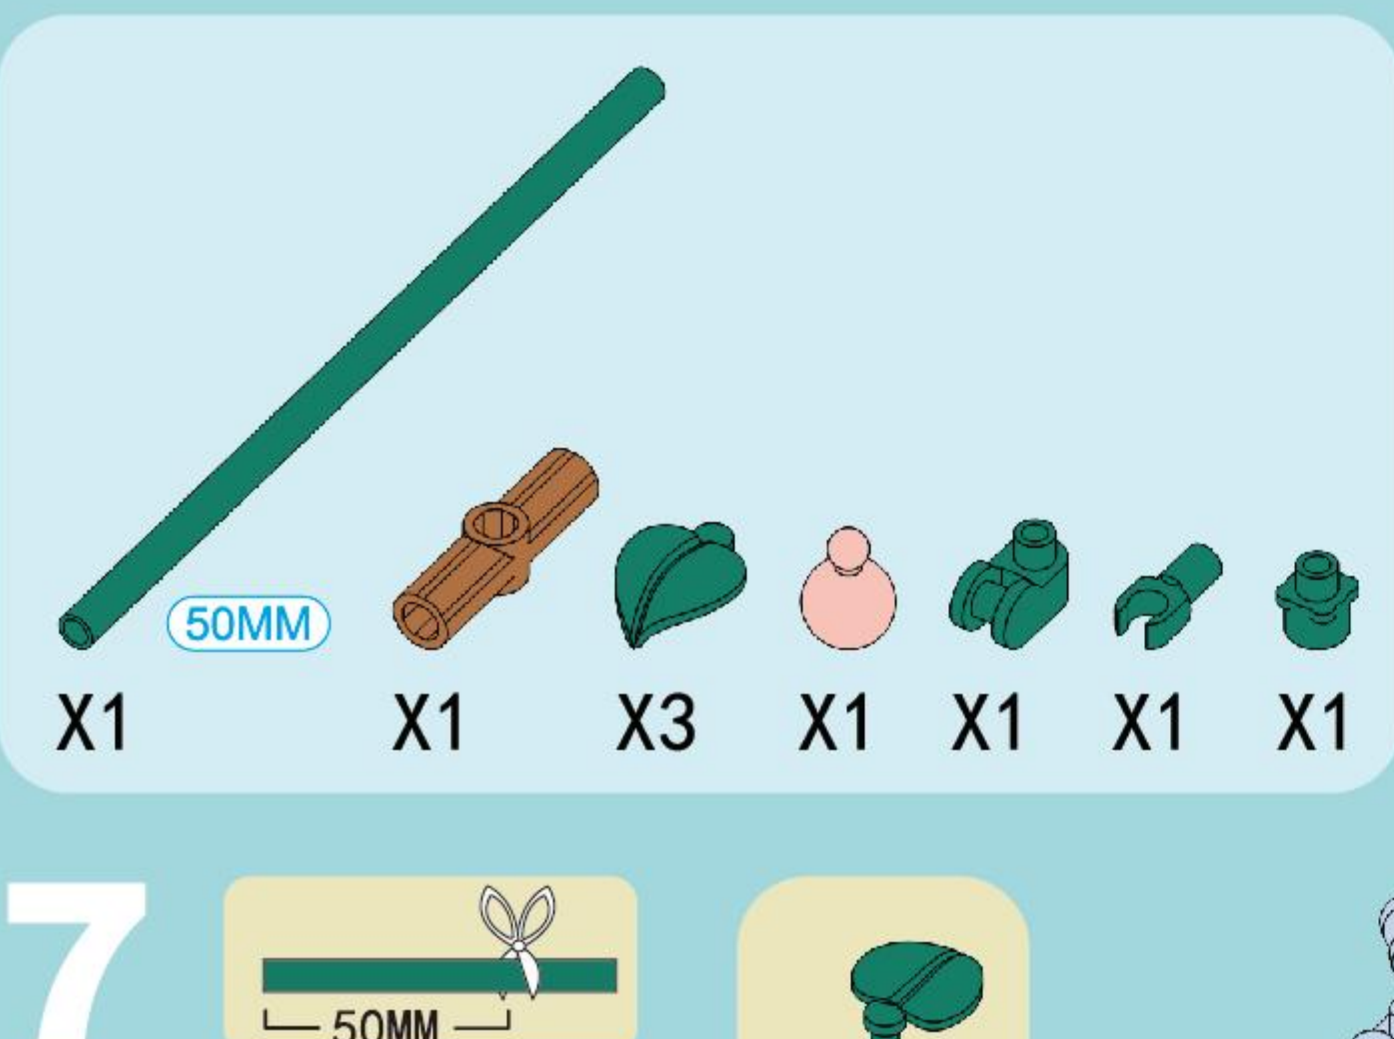

NO:02097

12

13

14

15

1

2

16

X8

22

1 沿虚线对折

(Fold in half along the dotted line.)

使用双面胶纸
(Use double-sided adhesive tape)

2